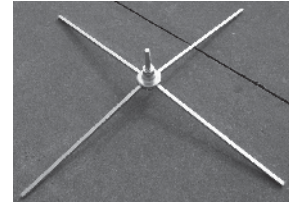

### **BFD-04CROSS**

The folding cross base suits all of the DD04 Teardrop & Bali Flag range of displays. The spigot allows 360 degree rotation of the flag pole.

Although not ideal for outdoor situations, a water bag can be placed over the feet to provide extra weight to the base where wind is an issue.

The unit folds away when not used and can be packed back in its carry box and into the pole bag if required.

### **BFD-04SPIKE**

The spike base suits all of the DD04 Teardrop & Bali Flag range of displays. The spike is pushed into the ground to provide a firm support when outdoors and the spigot allows 360 degree rotation of the flag pole.

The spigot allows for 360 degree rotation of the flag pole.