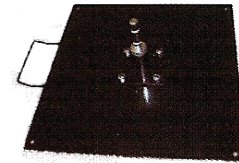

BFD-04FLAT

The flat base suits all of the DD04 Teardrop & Bali Flag range of displays. It can be used both in and outdoors as required using either a Water bag, or pegs into the ground for support in windy conditions.

The spigot allows for 360 degree rotation of the flag pole.